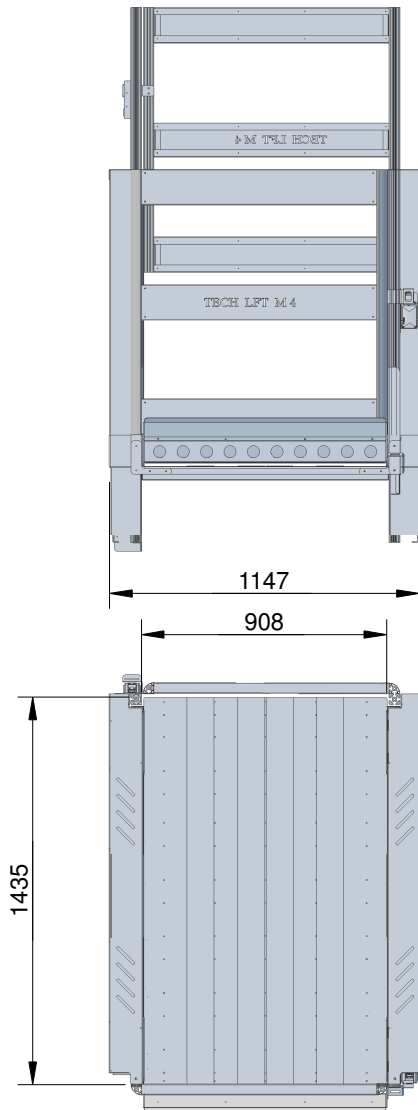

1	2	3	4	5	6
		RevNo	Revision note	Date	Signature
					Checked

Dimensions Tech Lift M4 inside dimensions (L x W) 1400 x 900 mm
Lift height 35 to 1535 mm
Weight 151 kg
Maximum load 350 kg
Lifting speed 35 mm / sec
Electrical connection 230V/ single phase
Power Consumption in Standby 0.3 W
Power Consumption in Operation 350VA / 29V
Battery emergency lowering 24 Volt 4,6 Ah
Fuse 10A
Sound level 52 dB (A)
Sealing Class Lifting Platform Components IP 65

Itemref	Quantity	Title/Name, designation, material, dimension etc			Article No./Reference	
Drawn by	Checked by	Approved by - date	File name	Date	Scale	
Stefan Augustsson				2019-08-22	1:1	

TECHLIFT

Scale 1:28